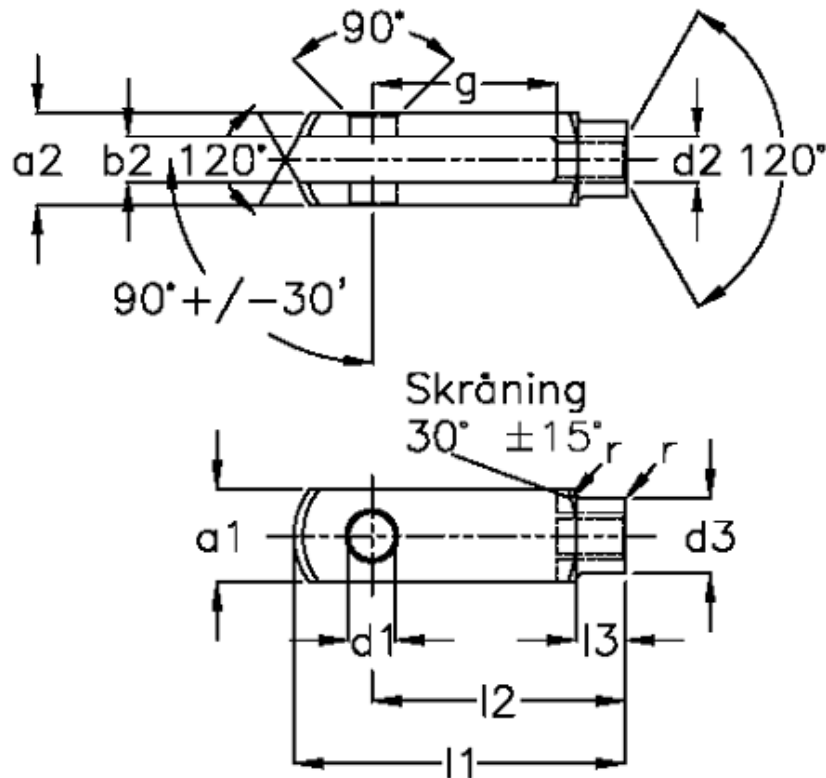

Article number: 140570832

Description: KLEE Fork joint G 8x32 M8, left

## Measures

a1 (h11)	= 16	g (+/-0.5)	= 32
a2	= 16 (+0,3 -0,16)	l1 (+/-0.5)	= 58
b1 (B13)	= 8	l2	= 48 (-0,4)
b2	= 8 (B13)	l3	= 12 (+/-0,2)
d1 H9	= 8	r	= 0.5
d2	= M 8 x 1,25	Size	= G 8 x 32
d3 (+/-0.3)	= 14	Weight	= 0.054
f (+/-0.2)	= 0.5		